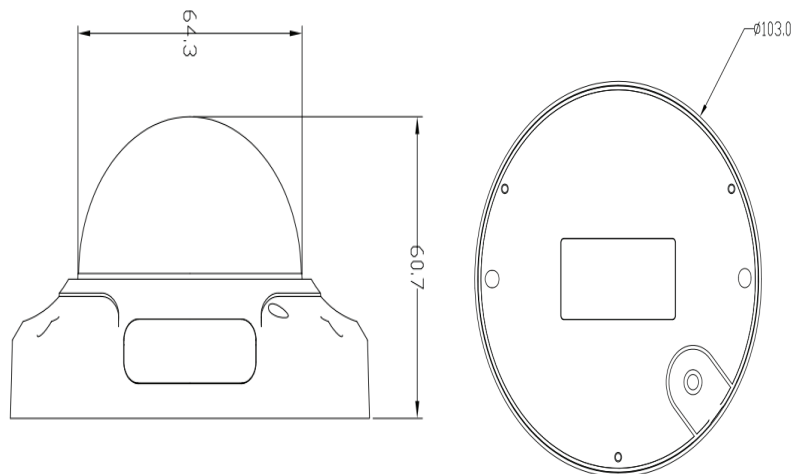

# SC-I142F

4MP Fixed Lens Dome Camera

## Key Features

- Up to 4 Megapixel high resolution
- H.265 / H.264 video formats
- POE & DC 12V integration design
- 4mm, 6mm M12 fixed lens option
- Up to 15 meter IR range
- Dual video streams
- 80dB Wide Dynamic Range
- 3D Digital Noise Reduction
- IP66 weather-proof protection
- Support IE, Chrome, Safari, Firefox
- Latest ONVIF V2.4.1 supported
- Browser plug-in free

## Specification

<b>Camera</b>	
Image Sensor	1/3" Progressive Scan CMOS
Min. Illumination	Color: 0.01Lux @ (F1.6) ,B/W: 0 Lux with IR
Lens	4mm / 6mm M12 fixed lens
Day & Night	IR cut filter with auto switch
DNR	3D DNR
Wide Dynamic Range	80dB
P&T rotation	Pan: 0° ~ 30°, Tilt: 0° ~ 75°
<b>Compression Standard</b>	
Video Compression	H.265 / H.264
Dual streams	Support
<b>Image</b>	
Max. Resolution	2560 x 1440
Frame Rate	50Hz: 25fps(2560 x 1440, 1920 x 1080) 60Hz: 25fps(2560 x 1440, 1920 x 1080)
Image Setting	DWDR, Compression, Rotate mode, Saturation, Brightness, Contrast
ROI Codec	Support, 8 regions
<b>Network</b>	
Alarm Trigger	Motion detection, Network disconnect, IP address conflict
Standards	ONVIF (PROFILE S, PROFILE G), CGI, RTSP, RTMP
<b>Interface</b>	
Communication	1 RJ45 10M/100M Ethernet port
On-board storage	N/A
Alarm interface	N/A
Audio interface	N/A
<b>General</b>	
Operating Conditions	Temperature: -30°C – 60°C (-22°F – 140°F)
	Humidity: 95% or less (non-condensing)
Power Supply	DC12V ± 10%, PoE (802.3af)
Power Consumption	Max. 5W
IR Range	Approx. 15 meters (50 feet)
Ingress Protection	IP66
Dimensions	Φ103 × 60.7 (4" × 2.3")