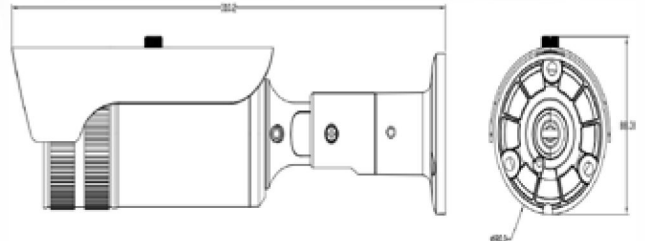

SC-I121V-SZW

2 MP Motorized Zoom Lens Network Bullet Camera (STARVIS)

Key Features

- Up to 2 Megapixel high resolution
- H.265 / H.264 video formats
- POE & DC 12V integration design
- 2.8~12mm motorized zoom lens
- Up to 50 meter IR range
- Dual video streams
- 120dB Wide Dynamic Range
- 3D Digital Noise Reduction
- IP66 weather-proof protection
- Support IE, Chrome, Safari, Firefox
- Latest ONVIF V2.4.1 supported
- Browser plug-in free

Specifications

Camera	
Image Sensor	1/2.8" Progressive Scan CMOS
Min. Illumination	Color: 0.001Lux @ (F1.6) ,B/W: 0 Lux with IR
Lens	2.8~12mm motorized zoom lens
Day & Night	IR cut filter with auto switch
DNR	3D DNR
Wide Dynamic Range	120dB
Angle of View	103° (2.8mm), 30.8° (12mm)
Compression Standard	
Video Compression	H.265 / H.264
Dual streams	Support
Image	
Max. Resolution	1920 x 1080
Frame Rate	50Hz: 25fps (1920×1080) 60Hz: 30fps (1920×1080)
Image Setting	WDR, Compression, Rotate mode, Saturation, Brightness, Contrast
ROI Codec	Support, 8 regions
Network	
Alarm Trigger	Motion detection, Network disconnect, IP address conflict
Standards	ONVIF (PROFILE S, PROFILE G), CGI, RTSP, RTMP
Interface	
Communication	1 RJ45 100M/1000M Ethernet port
On-board storage	Build-in Micro SD/SDHC/SDXC slot, up to 128GB
Alarm interface	1x Alarm I/O
Audio interface	1x Audio in
General	
Operating Conditions	Temperature: -30°C – 60°C (-22°F – 140°F)
	Humidity: 95% or less (non-condensing)
Power Supply	DC12V ± 10%, PoE (802.3af)
Power Consumption	Max. 8W
IR Range	Approx. 50 meters (160 feet)
Ingress Protection	IP66
Dimensions	310.2 x 80 x 88.3 (12.2" x 3.1" x 3.5")