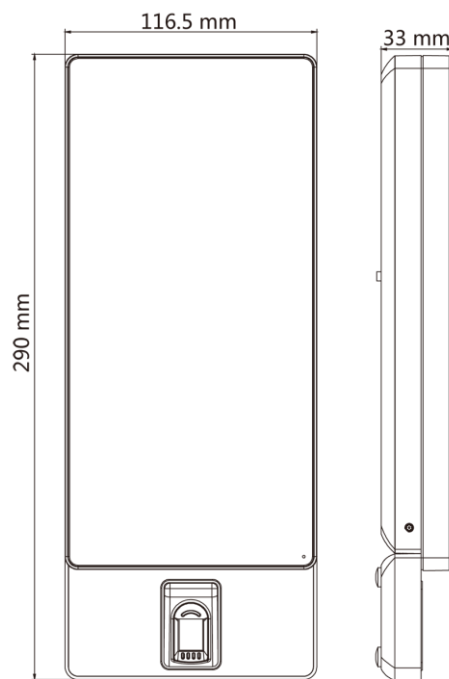

Time synchronization	Support
General	
Power supply method	2 pin connector
Power supply	12 VDC/ 2 A
Working temperature	-30 °C to 60 °C (-22 °F to 140 °F)
Working humidity	10 to 90% (No condensing)
Dimensions	290 mm × 116.5 mm × 33 mm (11.4" × 4.6" × 1.3")
Protective level	IP65
Installation	Wall mounting
Language	English, Spanish (South America), Arabic, Thai, Indonesian, Russian, Vietnamese, Portuguese (Brazil)
Platform	Hik-ProConnect and HikCentral Professional

▪ **Available Model**

DS-K1T671TMFW

▪ **Dimension**

With Fingerprint Module