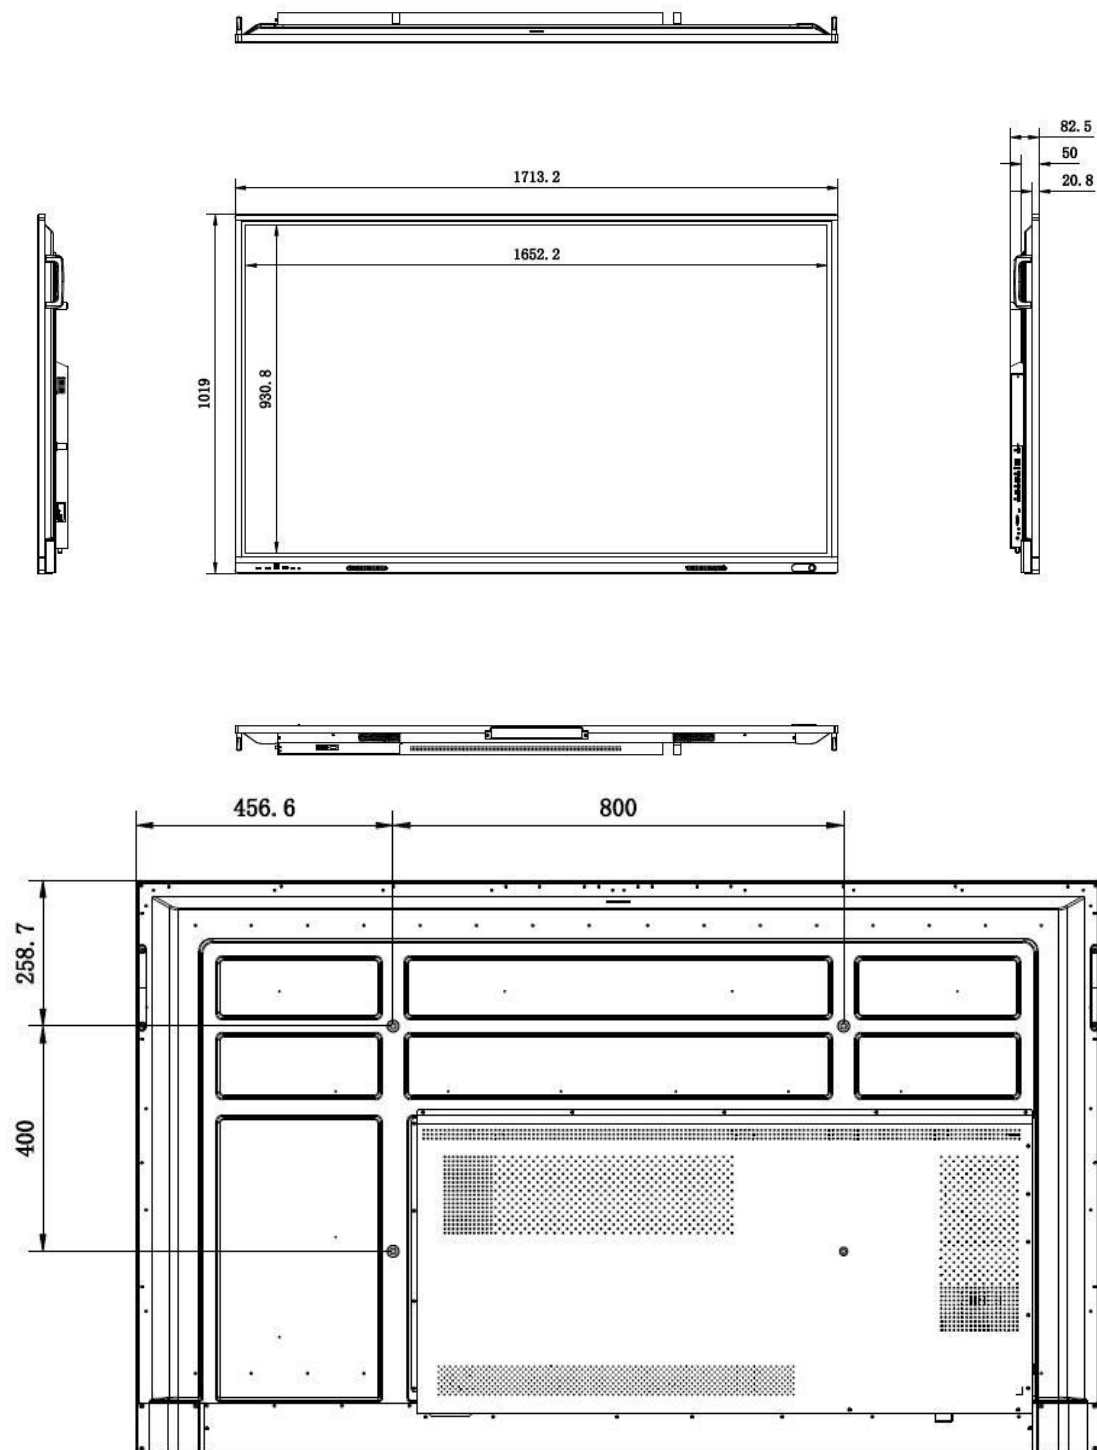

	Audio Input	
	Video & audio output	HDMI Out (HDMI 2.0) × 1, Audio Out × 1, SPDIF Out × 1
	Control interface	TOUCH-USB 3.0 × 3, RS232 × 1
	Network Interface	LAN (1000 Mbps) × 2 WIFI AP&Station, 2.4G/5G IEEE 802.11 a/b/g/n/ac 2 × 2 MIMO (2.4 GHz and 5 GHz) authentication protocols WEP, WPA, WPA2, PSK and 802.1X EAP
	Data Transmission Interface	USB 3.0 × 4, USB 2.0 × 1, Type-C × 2 (Type-C supports USB 2.0, DP 1.2, and charging functions; side charging 15 W, front charging 65 W)
<b>Power</b>	Standby Consumption	≤ 0.5 W
	Average Consumption	< 150W
<b>Working Environment</b>	Working Temperature	0 °C to 40 °C (32 °F to 104°F)
	Working Humidity	10%~90% RH
<b>General</b>	VESA	800 mm × 400 mm (4 × M8-25 mm)
	Power Supply	100 to 240 VAC, 50/60 Hz
	Product dimensions	1713.2 mm × 1019 mm × 82.5 mm
	Accessory	Wall mount bracket, hook, user manual, touch writing pen, packing list, 3M touch USB cable, 3M HDMI cable (2.0), 1.5m power cable (European standard), Bluetooth remote control.
	Package Dimensions (W × H × D)	1937 mm × 264 mm × 1222 mm
	Net Weight	50.23 kg
	Gross Weight	66.62 kg
	NFC	Support screen mirroring by Android phones.

▪ **Physical Interface**

Interface	Description	Interface	Description
1.SPDIFF	SPDIF interface	2.Line OUT	Audio output interface
3.Line IN	Audio input interface	4.VGA IN	Video devices connection interface
5.TYPE-C	Type-C interface	6.DP IN	Display input interface
7.TOUCH-USB 2	Peripheral touch interface	8.HDMI IN 2	HDMI 2 input interface
9.TOUCH-USB	Peripheral touch interface	10.HDMI IN 1	HDMI 1 input interface
11.USB	USB interface	12.MULTI-USB 2	Multi-functional USB interface
13.MULTI-USB 1	Multi-functional USB interface	14.HDMI OUT	HDMI output interface

▪ **Installation**

▪ Available Model

DS-D5C75RB/A

▪ Dimension

**Headquarters**

No.555 Qianmo Road, Binjiang District,  
Hangzhou 310051, China  
T +86-571-8807-5998  
www.hikvision.com

Follow us on social media to get the latest product and solution information.