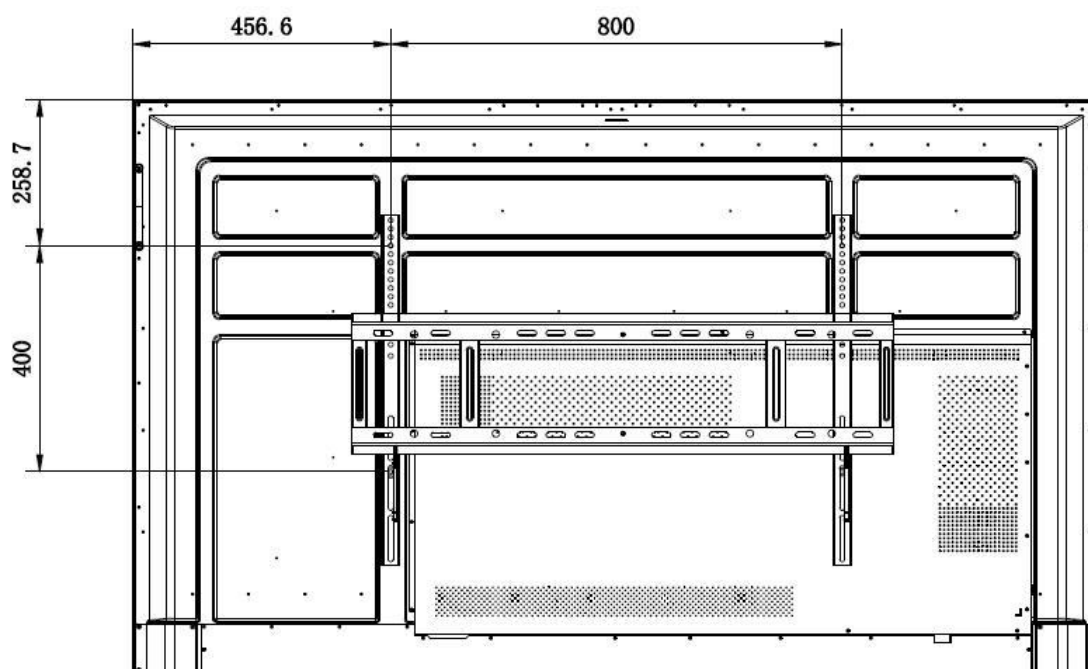

▪ **Physical Interface**

Interface	Description	Interface	Description
1.SPDIFF	SPDIF interface	2.Line OUT	Audio output interface
3.Line IN	Audio input interface	4.VGA IN	Video devices connection interface
5.TYPE-C	Type-C interface	6.DP IN	Display input interface
7.TOUCH-USB 2	Peripheral touch interface	8.HDMI IN 2	HDMI 2 input interface
9.TOUCH-USB	Peripheral touch interface	10.HDMI IN 1	HDMI 1 input interface
11.USB	USB interface	12.MULTI-USB 2	Multi-functional USB interface
13.MULTI-USB 1	Multi-functional USB interface	14.HDMI OUT	HDMI output interface

▪ **Installation**

▪ Available Model

DS-D5C75RB/A

▪ Dimension

**Headquarters**

No.555 Qianmo Road, Binjiang District,  
Hangzhou 310051, China  
T +86-571-8807-5998  
www.hikvision.com

Follow us on social media to get the latest product and solution information.