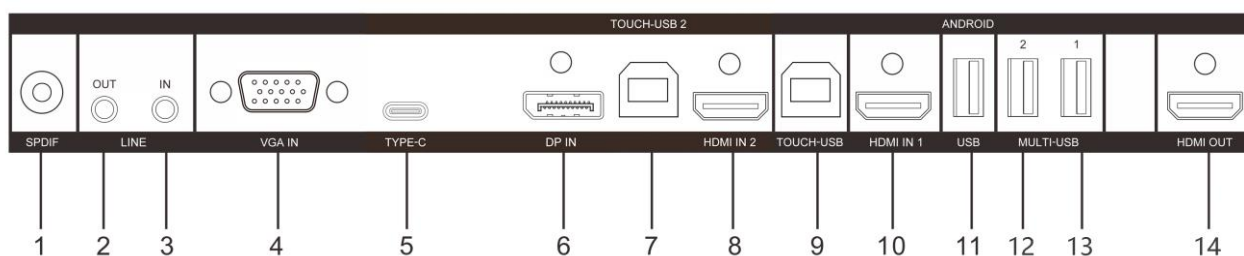

▪ **Physical Interface**

Interface	Description	Interface	Description
1.SPDIFF	SPDIF interface	2.Line OUT	Audio output interface
3.Line IN	Audio input interface	4.VGA IN	Video devices connection interface
5.TYPE-C	Type-C interface	6.DP IN	Display input interface
7.TOUCH-USB 2	Peripheral touch interface	8.HDMI IN 2	HDMI 2 input interface
9.TOUCH-USB	Peripheral touch interface	10.HDMI IN 1	HDMI 1 input interface
11.USB	USB interface	12.MULTI-USB 2	Multi-functional USB interface
13.MULTI-USB 1	Multi-functional USB interface	14.HDMI OUT	HDMI output interface

▪ **Installation**