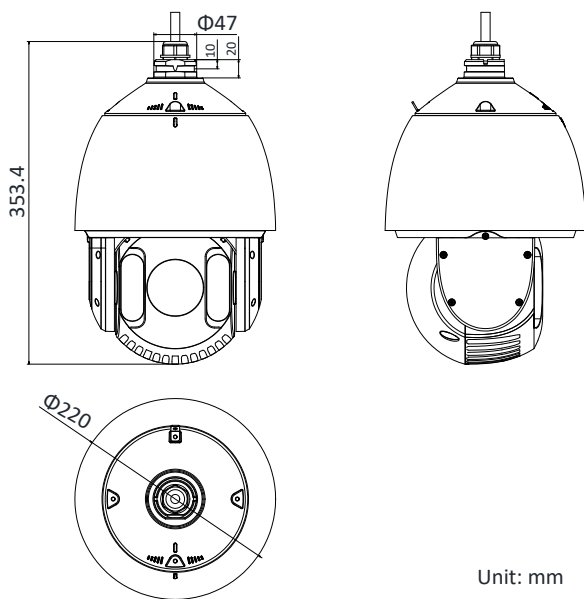

DORI

The DORI (detect, observe, recognize, identify) distance gives the general idea of the camera ability to distinguish persons or objects within its field of view.

It is calculated based on the camera sensor specification and the criteria given by EN 62676-4: 2015.

DORI	Detect	Observe	Recognize	Identify
Definition	25 px/m	63 px/m	125 px/m	250 px/m
Distance (Tele)	2241.7 m (7354.5 ft)	889.6 m (2918.5 ft)	448.3 m (1470.9 ft)	224.2 m (735.5 ft)

Order Model

DS-2DE7242IW-AE

Dimensions