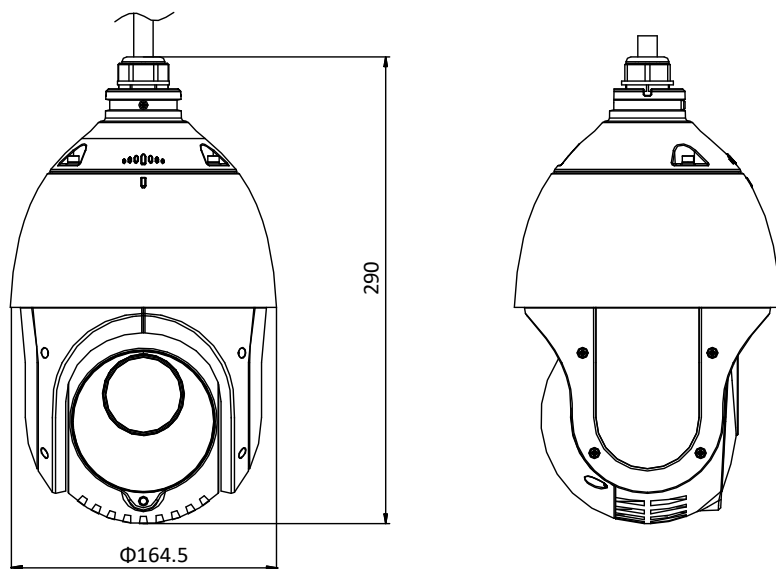

User/Host	Up to 32 users 3 levels: Administrator, Operator and User
Security Measures	User authentication (ID and PW), Host authentication (MAC address); HTTPS encryption; IEEE 802.1x port-based network access control; IP address filtering
Client	iVMS-4200, iVMS-4500, iVMS-5200, Hik-Connect
Web Browser	IE 8 to 11, Chrome 31.0 to 44, Firefox 30.0 to 51
Interface	
Audio Interface	1-ch audio input and 1-ch audio output
Network Interface	1 RJ45 10 M/100 M Ethernet, PoE+ (802.3 at, class4)
General	
Power	12 VDC and PoE+ (802.3 at, class4) Max.: 18 W (Max. 7W for IR)
Working Temperature	-30°C to 65°C (-22°F to 149°F)
Working Humidity	≤ 90%
Protection Level	IP66 Standard, TVS 4000V Lightning Protection, Surge Protection and Voltage Transient Protection
Material	ADC 12, PC+10% GF
Dimensions	Φ 164.5 mm × 290 mm (Φ 6.48" × 11.42")
Weight	Approx. 2 kg (4.41 lb)

Available Model

DS-2DE4425IW-DE 12 VDC & PoE+ (802.3 at, class 4)

Dimensions

Unit: mm