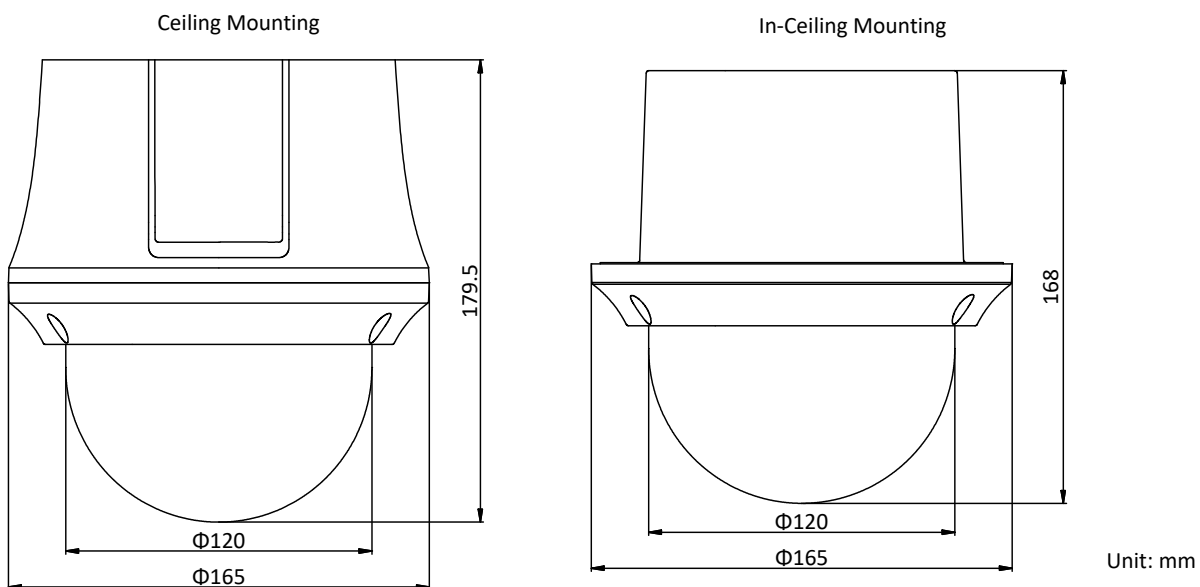

DORI

The DORI (detect, observe, recognize, identify) distance gives the general idea of the camera ability to distinguish persons or objects within its field of view.

It is calculated based on the camera sensor specification and the criteria given by EN 62676-4: 2015.

DORI	Detect	Observe	Recognize	Identify
Definition	25 px/m	63 px/m	125 px/m	250 px/m
Distance (Tele)	1500.0 m (4921.3 ft)	595.2 m (1952.76 ft)	300.0 m (984.3 ft)	150.0 m (492.1 ft)

Available Model

DS-2DE4415W-DE3 (D), 12 VDC & PoE (802.3 at, class4)

Dimensions

Accessory

Included:

Power adapter

Optional:

Hi-PoE midspan

Network Keyboard

USB Joy-stick