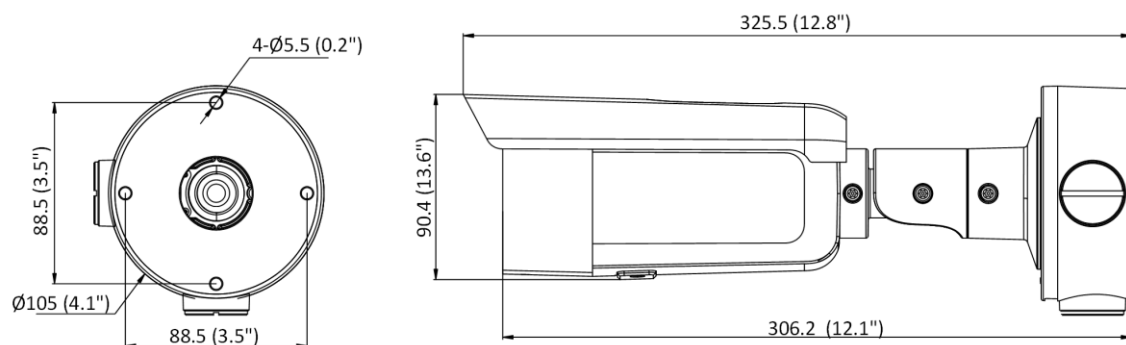

▪ Available Model

DS-2CD3T86G2-4IS (2.8/4/6/12 mm)

▪ Typical Application

Hikvision products are classified into three levels according to their anti-corrosion performance. Refer to the following description to choose for your using environment.

This model has NO SPECIFIC PROTECTION.

Level	Description
Top-level protection	Hikvision products at this level are equipped for use in areas where professional anti-corrosion protection is a must. Typical application scenarios include coastlines, docks, chemical plants, and more.
Moderate protection	Hikvision products at this level are equipped for use in areas with moderate anti-corrosion demands. Typical application scenarios include coastal areas about 2 kilometers (1.24 miles) away from coastlines, as well as areas affected by acid rain.
No specific protection	Hikvision products at this level are equipped for use in areas where no specific anti-corrosion protection is needed.

▪ Dimension

Unit: mm (inch)