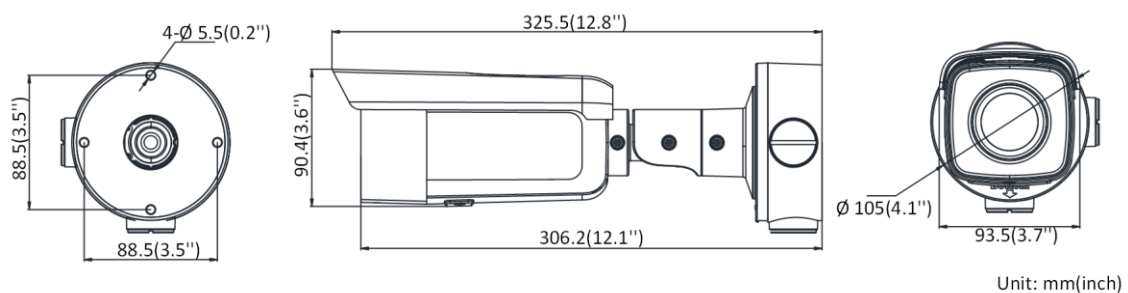

▪ Typical Application

Hikvision products are classified into three levels according to their anti-corrosion performance. Refer to the following description to choose for your using environment.

This model has NO SPECIFIC PROTECTION.

Level	Description
Top-level protection	Hikvision products at this level are equipped for use in areas where professional anti-corrosion protection is a must. Typical application scenarios include coastlines, docks, chemical plants, and more.
Moderate protection	Hikvision products at this level are equipped for use in areas with moderate anti-corrosion demands. Typical application scenarios include coastal areas about 2 kilometers (1.24 miles) away from coastlines, as well as areas affected by acid rain.
No specific protection	Hikvision products at this level are equipped for use in areas where no specific anti-corrosion protection is needed.

Dimensions

Accessory