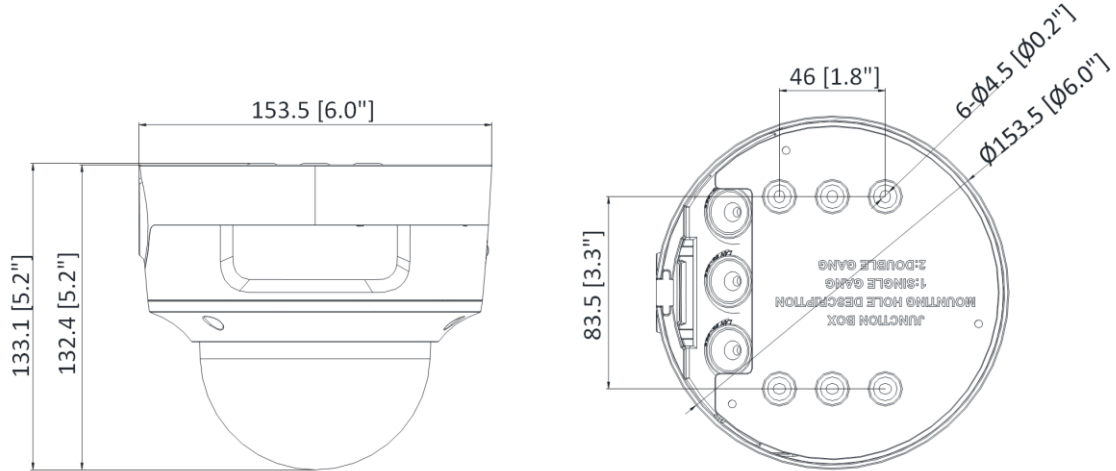

▪ **Available Model**

DS-2CD3746G2-IZS (2.7 to 13.5 mm)

▪ **Dimension**

Unit: mm (inch)

▪ **Accessory**

▪ **Optional**

DS-1473ZJ-155 Wall Mount	DS-1473ZJ-155B Wall Mount	DS-1475ZJ-SUS Vertical Pole Mount	DS-1471ZJ-155 Pendant Mount	DS-1476ZJ-SUS Corner Mount
DS-1227ZJ-DM37 In-ceiling Mount