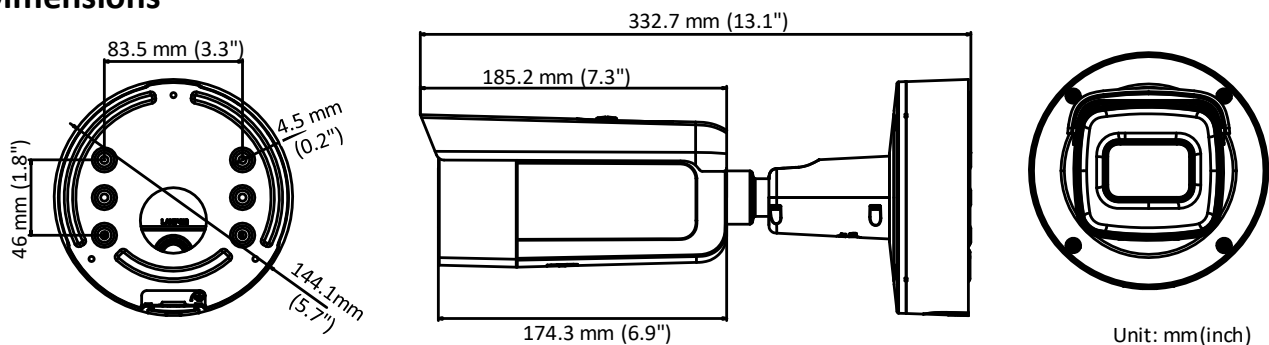

Power Consumption and Current	12 VDC, 1.2 A, max. 14.4 W PoE (802.3at, 42.5V to 57V), 0.5 A to 0.3 A, max. 18 W
Protection Level	IP67, IK10
Material	Metal
Dimensions	Φ144.1 × 332.7 mm (Φ5.7" × 13.1")
Weight	Camera: approx. 1893 g (4.2 lb.)

Available Model:

DS-2CD3645G0-IZS (2.7 to 13.5 mm)

▪ Typical Application

Hikvision products are classified into three levels according to their anti-corrosion performance. Refer to the following description to choose for your using environment.

Dimensions

Accessories

**DS-1475ZJ-SUS**

Vertical Pole Mount

**DS-1476ZJ-SUS**

Corner Mount

**DS-1275ZJ-S-SUS**

Vertical Pole Mount