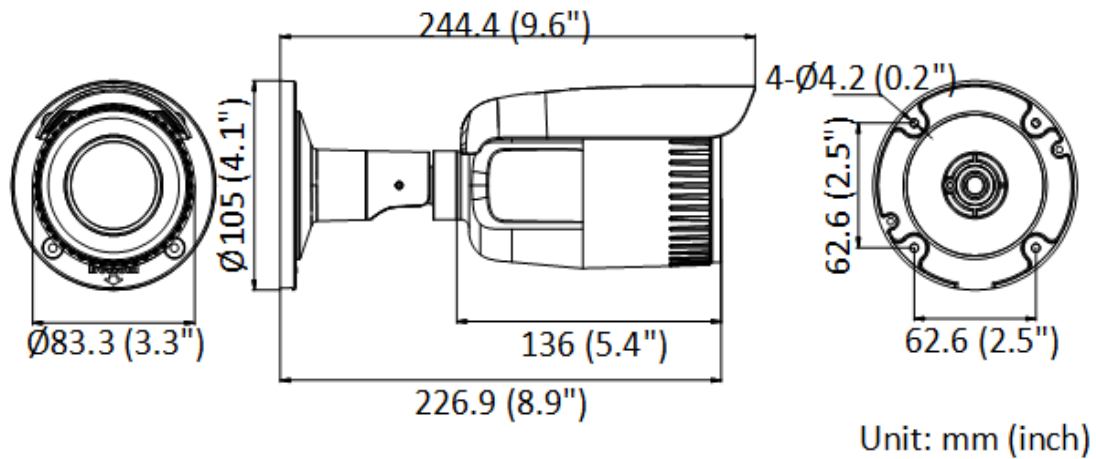

▪ **Dimension**