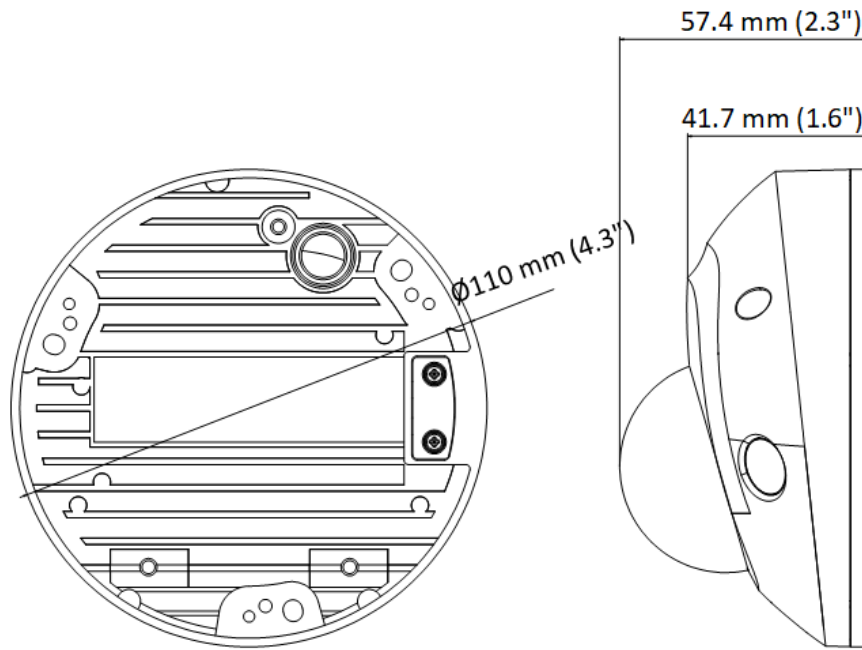

▪ **Dimension**

Unit: mm (inch)

▪ **Accessory**

▪ **Optional**

DS-1276ZJ-SUS Corner Mount	DS-1275ZJ-SUS Vertical Pole Mount	DS-1272ZJ-120 Wall Mount	DS-1280ZJ-DM46 Junction Box	DS-1272ZJ-120B Wall Mount
DS-1271ZJ-120 Pendant Mount