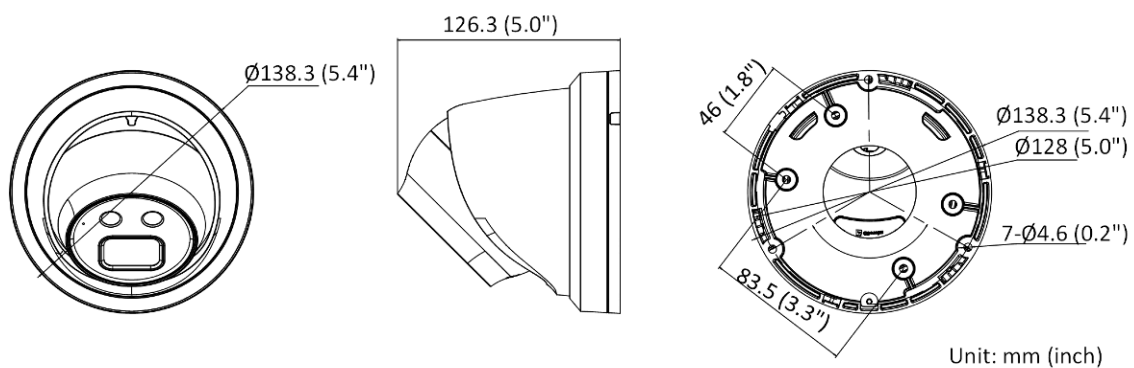

Approval

EMC	FCC SDoC (47 CFR Part 15, Subpart B); CE-EMC (EN 55032: 2015, EN 61000-3-2: 2019, EN 61000-3-3: 2013, EN 50130-4: 2011 +A1: 2014); RCM (AS/NZS CISPR 32: 2015); IC VoC (ICES-003: Issue 6, 2019); KC (KN 32: 2015, KN 35: 2015)
Safety	UL (UL 60950-1); CB (IEC 60950-1: 2005 + Am 1: 2009 + Am 2: 2013, IEC 62368-1: 2014); CE-LVD (EN 60950-1: 2006+A2: 2013, IEC 62368-1: 2014+A11: 2017); BIS (IS 13252(Part 1): 2010+A1: 2013+A2: 2015); LOA (SANS IEC60950-1)
Environment	CE-RoHS (2011/65/EU); WEEE (2012/19/EU); Reach (Regulation (EC) No 1907/2006)
Protection	IP67 (IEC 60529-2013)

▪ Available Model

DS-2CD3326G2-ISU (2.8/4/6 mm)

▪ Dimension