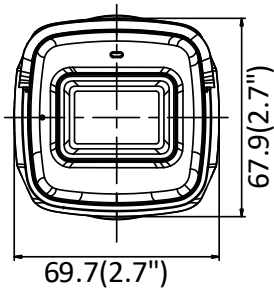

Network Storage	Support built-in microSD/SDHC/SDXC card (128G), local storage and NAS (NFS,SMB/CIFS), ANR
Protocols	TCP/IP, ICMP, HTTP, HTTPS, FTP, DHCP, DNS, DDNS, RTP, RTSP, RTCP, PPPoE, NTP, UPnP, SMTP, SNMP, IGMP, QoS, IPv6, UDP, Bonjour
General Function	One-key reset, heartbeat, mirror, password protection, privacy mask, watermark, IP address filter
API	ONVIF(PROFILE S,PROFILE G), ISAPI
Simultaneous Live View	Up to 6 channels
User/Host	Up to 32 users 3 levels: Administrator, Operator and User
Client	iVMS-4200, Hik-Connect, iVMS-5200, iVMS-4500
Web Browser	IE8+, Chrome 31.0-44, Firefox 30.0-51, Safari 8.0+
Interface	
Communication Interface	1 RJ45 10M/100M self-adaptive Ethernet port
On-board Storage	Built-in microSD/SDHC/SDXC slot, up to 128 GB
Video Out	No
Alarm I/O	No
Reset Button	Yes
General	
Operating Conditions	-30 °C to +60 °C (-22 °F to +140 °F), Humidity 95% or less (non-condensing)
Power Supply	12 VDC ± 25%, Ø 5.5 mm coaxial plug power PoE (802.3af, class 3)
Power Consumption and Current	12 VDC, Max:5W
Protection Level	IP67,IK10
Material	Front cover: plastic, camera body: metal
Dimensions	Camera: 69.7 mm × 67.9 mm × 171.4 mm (2.7" × 2.7" × 6.7") With package: 216 mm × 121 mm × 118 mm (8.5" × 4.8" × 4.6")
Weight	Camera: 460g (0.8lb) With package: 590g(1.5lb)

Available Model:

DS-2CD3141G1-ISUHK (2.8/4 mm)

Dimensions

Unit: mm(inch)

Accessory

DS-1280ZJ-S
Junction Box

Distributed by

HIKVISION