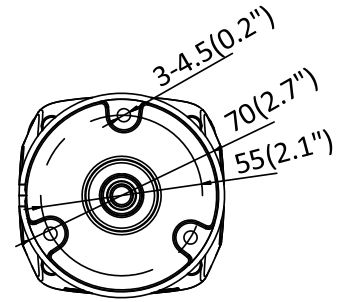

Network Storage	Support built-in microSD/SDHC/SDXC card (128G), local storage and NAS (NFS,SMB/CIFS), ANR
Protocols	TCP/IP, ICMP, HTTP, HTTPS, FTP, DHCP, DNS, DDNS, RTP, RTSP, RTCP, PPPoE, NTP, UPnP, SMTP, SNMP, IGMP, QoS, IPv6, UDP, Bonjour
General Function	One-key reset, heartbeat, mirror, password protection, privacy mask, watermark, IP address filter
API	ONVIF(PROFILE S,PROFILE G), ISAPI
Simultaneous Live View	Up to 6 channels
User/Host	Up to 32 users 3 levels: Administrator, Operator and User
Client	iVMS-4200, Hik-Connect, iVMS-5200, iVMS-4500
Web Browser	IE8+, Chrome 31.0-44, Firefox 30.0-51, Safari 8.0+
Interface	
Communication Interface	1 RJ45 10M/100M self-adaptive Ethernet port
On-board Storage	Built-in microSD/SDHC/SDXC slot, up to 128 GB
Video Out	No
Alarm I/O	No
Reset Button	Yes
General	
Operating Conditions	-30 °C to +60 °C (-22 °F to +140 °F), Humidity 95% or less (non-condensing)
Power Supply	12 VDC ± 25%, Ø 5.5 mm coaxial plug power PoE (802.3af, class 3)
Power Consumption and Current	12 VDC, Max:5W
Protection Level	IP67,IK10
Material	Front cover: plastic, camera body: metal
Dimensions	Camera: 69.7 mm × 67.9 mm × 171.4 mm (2.7" × 2.7" × 6.7") With package: 216 mm × 121 mm × 118 mm (8.5" × 4.8" × 4.6")
Weight	Camera: 460g (0.8lb) With package: 590g(1.5lb)

Available Model:

DS-2CD3141G1-ISUHK (2.8/4 mm)

Dimensions

Unit: mm(inch)

Accessory

DS-1280ZJ-S
Junction Box

Distributed by

HIKVISION