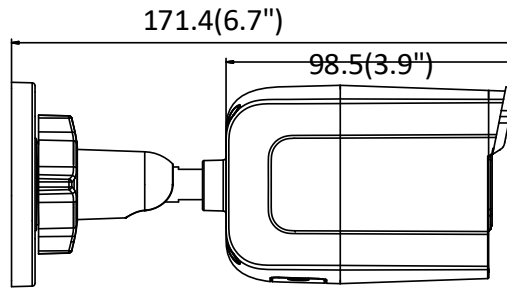

Network Storage	Support built-in microSD/SDHC/SDXC card (128G), local storage and NAS (NFS,SMB/CIFS), ANR
Protocols	TCP/IP, ICMP, HTTP, HTTPS, FTP, DHCP, DNS, DDNS, RTP, RTSP, RTCP, PPPoE, NTP, UPnP, SMTP, SNMP, IGMP, QoS, IPv6, UDP, Bonjour
General Function	One-key reset, heartbeat, mirror, password protection, privacy mask, watermark, IP address filter
API	ONVIF(PROFILE S,PROFILE G), ISAPI
Simultaneous Live View	Up to 6 channels
User/Host	Up to 32 users 3 levels: Administrator, Operator and User
Client	iVMS-4200, Hik-Connect, iVMS-5200, iVMS-4500
Web Browser	IE8+, Chrome 31.0-44, Firefox 30.0-51, Safari 8.0+
Interface	
Communication Interface	1 RJ45 10M/100M self-adaptive Ethernet port
On-board Storage	Built-in microSD/SDHC/SDXC slot, up to 128 GB
Video Out	No
Alarm I/O	No
Reset Button	Yes
General	
Operating Conditions	-30 °C to +60 °C (-22 °F to +140 °F), Humidity 95% or less (non-condensing)
Power Supply	12 VDC ± 25%, Ø 5.5 mm coaxial plug power PoE (802.3af, class 3)
Power Consumption and Current	12 VDC, Max:5W
Protection Level	IP67,IK10
Material	Front cover: plastic, camera body: metal
Dimensions	Camera: 69.7 mm × 67.9 mm × 171.4 mm (2.7" × 2.7" × 6.7") With package: 216 mm × 121 mm × 118 mm (8.5" × 4.8" × 4.6")
Weight	Camera: 460g (0.8lb) With package: 590g(1.5lb)

Available Model:

DS-2CD3141G1-ISUHK (2.8/4 mm)

Dimensions

Unit: mm(inch)

Accessory

DS-1280ZJ-S
Junction Box

Distributed by

HIKVISION