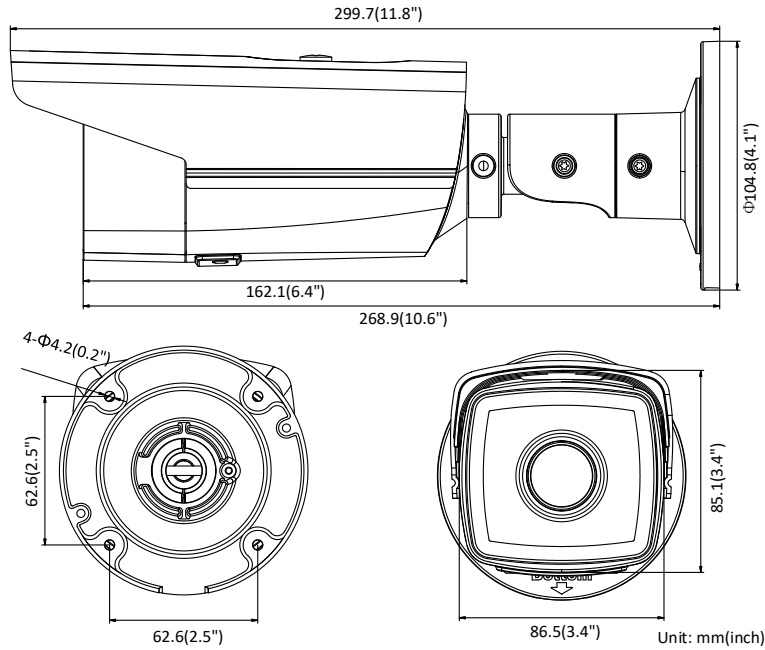

Dimension

Accessory

DS-1260ZJ(Black)
Junction Box

Distributed by

Headquarters
No.555 Qianmo Road, Binjiang District,
Hangzhou 310051, China
T +86-571-8807-5998
overseasbusiness@hikvision.com

Hikvision USA
T +1-909-895-0400
sales.usa@hikvision.com

Hikvision Australia
T +61-2-8599-4233
salesau@hikvision.com

Hikvision India
T +91-22-28469900
sales@pramahikvision.com

Hikvision Canada
T +1-866-200-6690
sales.canada@hikvision.com

Hikvision Thailand
T +662-275-9949
sales.thailand@hikvision.com

Hikvision Europe
T +31-23-5542770
sales.eu@hikvision.com

Hikvision Italy
T +39-0438-6902
info.it@hikvision.com

Hikvision Brazil
T +55 11 3318-0050
Latam.support@hikvision.com

Hikvision Turkey
T +90 (216)521 7070- 7074
sales.tr@hikvision.com

Hikvision Malaysia
T +601-7652-2413
sales.my@hikvision.com

Hikvision UK & Ireland
T +01628-902140
sales.uk@hikvision.com

Hikvision South Africa
Tel: +27 (10) 0351172
sale.africa@hikvision.com

Hikvision France
T +33(0)1-85-330-450
info.fr@hikvision.com

Hikvision Kazakhstan
T +7-727-9730667
nikia.panfilov@hikvision.ru

Hikvision Vietnam
T +84-974270888
sales.vt@hikvision.com

Hikvision UAE
T +971-4-4432090
salesme@hikvision.com

Hikvision Singapore
T +65-6684-4718
sg@hikvision.com

Hikvision Spain
T +34-91-737-16-55
info.es@hikvision.com

Hikvision Tashkent
T +99-87-1238-9438
uzb@hikvision.ru

Hikvision Hong Kong
T +852-2151-1761
info.hk@hikvision.com

Hikvision Russia
T +7-495-669-67-99
saleru@hikvision.com

Hikvision Korea
T +82-(0)31-731-8817
sales.korea@hikvision.com

Hikvision Poland
T +48-22-460-01-50
info.pl@hikvision.com

Hikvision Indonesia
T +62-21-2933759
Sales.Indonesia@hikvision.com

Hikvision Colombia
sales.colombia@hikvision.com