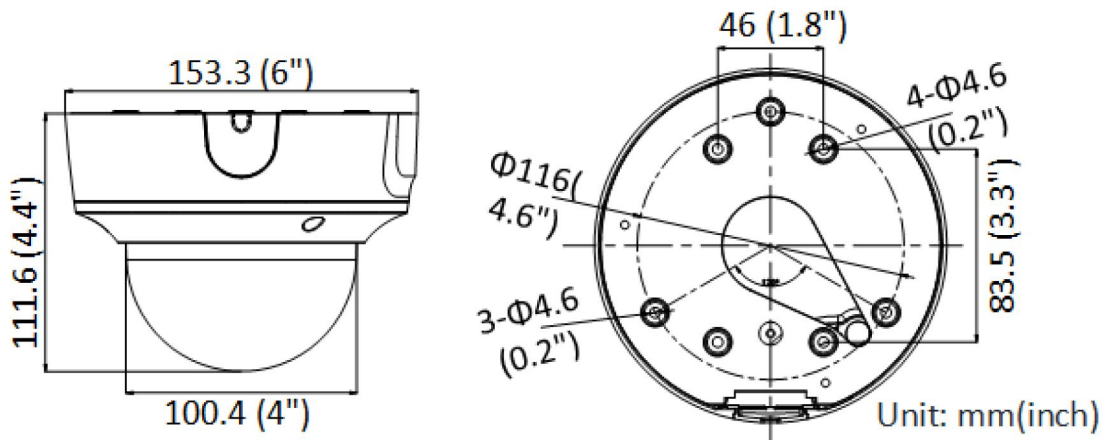

Approval	
EMC	FCC SDoC: 47 CFR Part 15, Subpart B; CE-EMC: EN 55032: 2015, EN 61000-3-2: 2014, EN 61000-3-3: 2013, EN 50130-4: 2011+A1: 2014; RCM: AS/NZS CISPR 32: 2015; IC VoC: ICES-003: Issue 6, 2016; KC: KN 32: 2015, KN 35: 2015
Safety	UL: UL 60950-1; CB: IEC 60950-1:2005 + Am 1:2009 + Am 2:2013, IEC 62368-1:2014; CE-LVD: EN 60950-1:2005 + Am 1:2009 + Am 2:2013, IEC 62368-1:2014; BIS: IS 13252(Part 1):2010+A1:2013+A2:2015
Environment	CE-RoHS: 2011/65/EU; WEEE: 2012/19/EU; Reach: Regulation (EC) No 1907/2006
Other	IP67: IEC 60529-2013; IK10: IEC 62262:2002

Dimension

Accessory

Optional

DS-1471ZJ-155 Pendant Mount	DS-1473ZJ-155B Wall Mount	DS-1280ZJ-DM55 Junction Box	DS-1476ZJ-SUS Corner Mount	DS-1473ZJ-155 Wall Mount