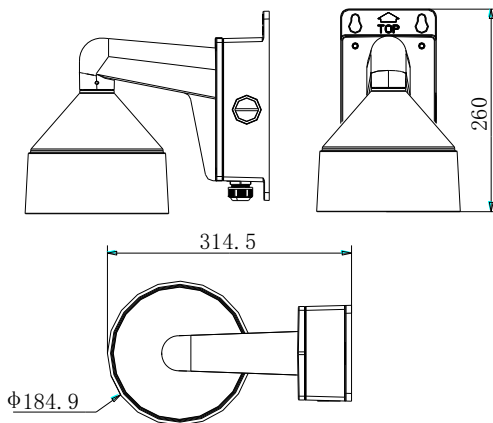

DS-1273ZJ-DM26-B

Wall Mount with Junction Box
For Dome Camera

Features:

- Aluminum alloy material with surface spray treatment
- Waterproof design
- Cable hole on bracket makes the feature better
- Design of cap is for convenient wiring

Dimension:

Order Model:

DS-1273ZJ-DM26-B

Parameter:

Model	DS-1273ZJ-DM26-B
Parameters	Wall Mount with Junction Box For Dome Camera
Appearance	Hikvision White
Material	Aluminum Alloy
Dimension	310x260x185mm
Weight	2050g

Notice:

- The bracket should be installed on flat wall
- Waterproof rubber is necessary for outdoor application
- The wall must be capable of supporting over 3 times as much as the total weight of the camera and the mount
- The maximum load capacity of the bracket is 4.5KG

Note: The actual bracket may vary from the picture above.